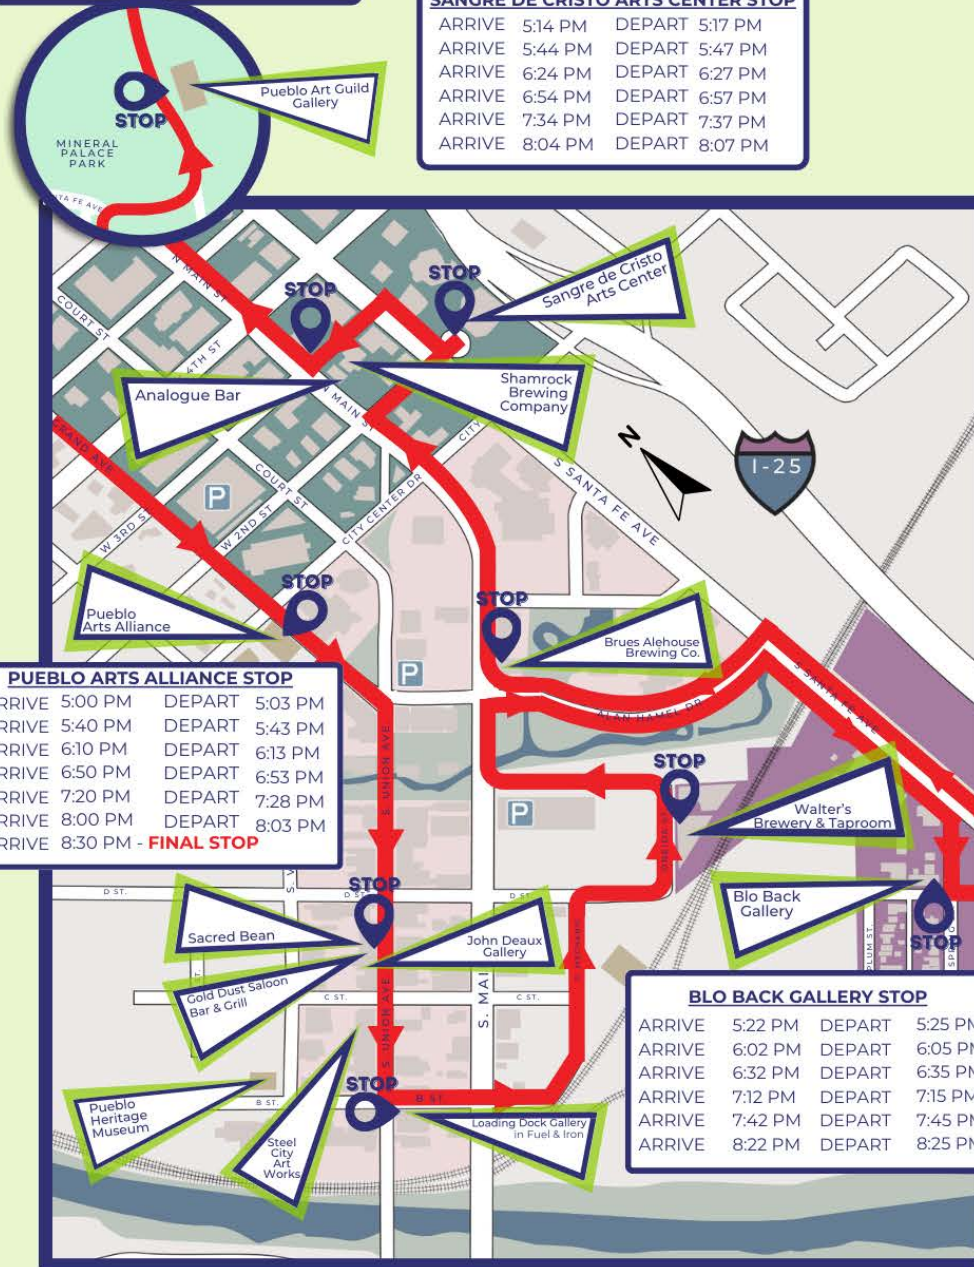

ETHOS STOP

ARRIVE 5:00 PM	DEPART 5:03 PM
ARRIVE 5:30 PM	DEPART 5:33 PM
ARRIVE 6:10 PM	DEPART 6:13 PM
ARRIVE 6:40 PM	DEPART 6:43 PM
ARRIVE 7:20 PM	DEPART 7:23 PM
ARRIVE 7:50 PM	DEPART 7:53 PM
ARRIVE 8:30 PM	DEPART 8:30 PM